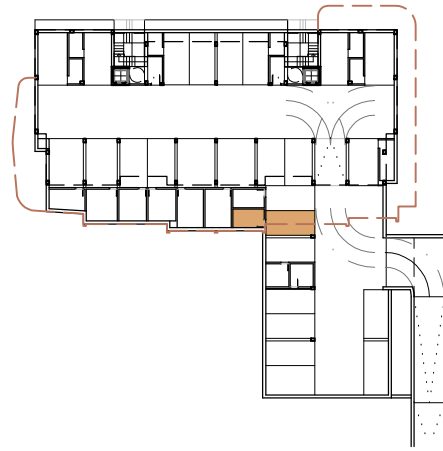

## 1ST FLOOR

HOUSING AREA 75.17 m<sup>2</sup>

TERRACE AREA 24.87 m<sup>2</sup>

**Dream  
Estate.**

BY COLPIN

# APARTMENT 07

2ND FLOOR

HOUSING AREA 93.39 m<sup>2</sup>

TERRACE AREA 29.70 m<sup>2</sup>

**Dream  
Estate.**

BY COLPIN