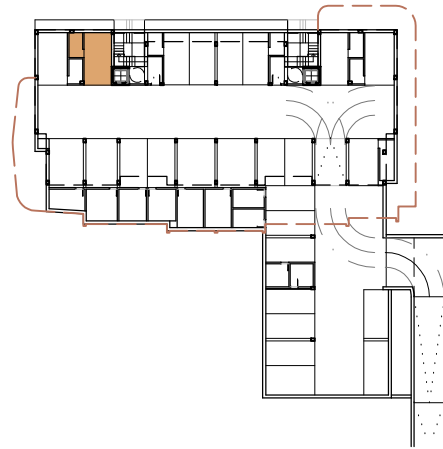

## APARTMENT 02

GROUND FLOOR

HOUSING AREA 77.81 m<sup>2</sup>

TERRACE AREA 38.45 m<sup>2</sup>

**Dream  
Estate.**

BY COLPIN