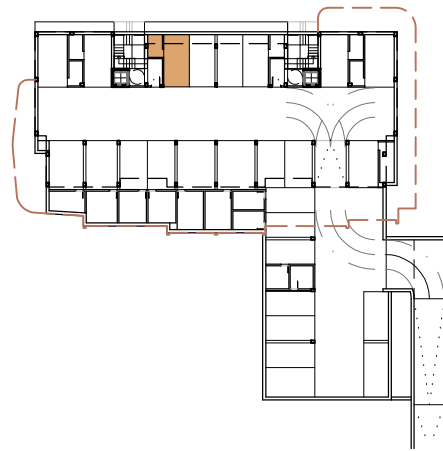

## APARTMENT 02

GROUND FLOOR

HOUSING AREA 77.81 m<sup>2</sup>

TERRACE AREA 38.45 m<sup>2</sup>

**Dream  
Estate.**

BY COLPIN

## APARTMENT 03

GROUND FLOOR

HOUSING AREA 75.17 m<sup>2</sup>

TERRACE AREA 38.53 m<sup>2</sup>

0 0,5 1 2 3  
ESCALA GRÁFICA

**Dream  
Estate.**

BY COLPIN

# APARTMENT 04

1ST FLOOR

HOUSING AREA 93.39 m<sup>2</sup>

TERRACE AREA 23.91 m<sup>2</sup>

**Dream  
Estate.**

BY COLPIN