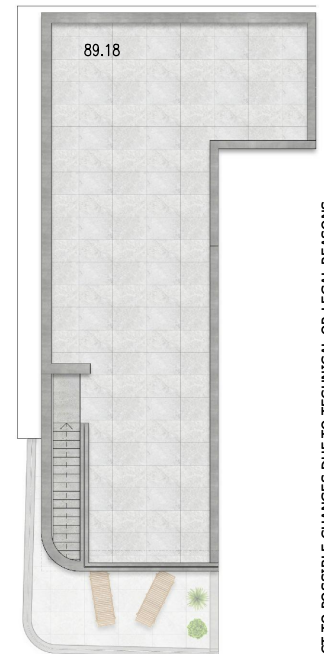

# APARTMENT 07

2ND FLOOR

HOUSING AREA 93.39 m<sup>2</sup>

TERRACE AREA 29.70 m<sup>2</sup>

**Dream  
Estate.**

BY COLPIN

# APARTMENT 08

2ND FLOOR

HOUSING AREA 77.81 m<sup>2</sup>

TERRACE AREA 32.28 m<sup>2</sup>

**Dream  
Estate.**

BY COLPIN

## APARTMENT 09

2ND FLOOR

HOUSING AREA 75.17 m<sup>2</sup>

TERRACE AREA 23.70 m<sup>2</sup>

**Dream  
Estate.**

BY COLPIN

### PENTHOUSE

HOUSING AREA 93.39 m<sup>2</sup>

TERRACE AREA 22.72 m<sup>2</sup>

SOLARIUM AREA 89.18 m<sup>2</sup>

SOLARIUM

**Dream Estate.**

BY COLPIN