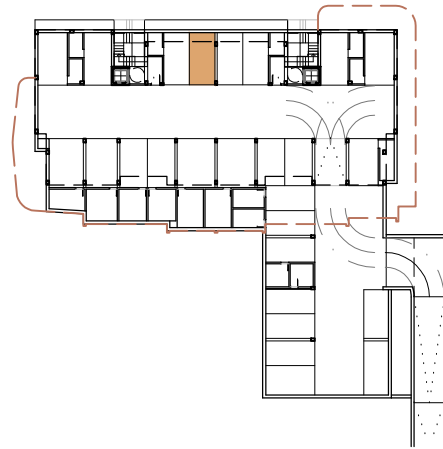

**Dream
Estate.**

BY COLPIN

APARTMENT 06

1ST FLOOR

HOUSING AREA 75.17 m²

TERRACE AREA 24.87 m²