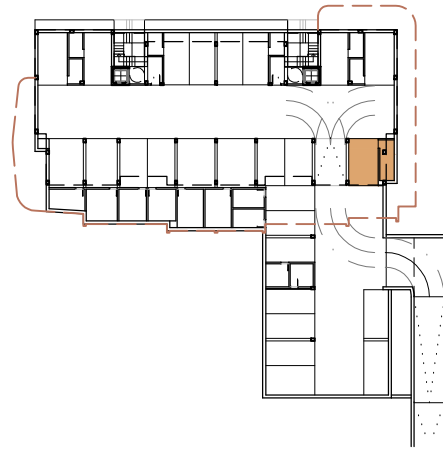

## 1ST FLOOR

HOUSING AREA 75.17 m<sup>2</sup>

TERRACE AREA 22.36 m<sup>2</sup>

**Dream  
Estate.**

BY COLPIN

# APARTMENT 17

1ST FLOOR

HOUSING AREA 77.81 m<sup>2</sup>

TERRACE AREA 29.42 m<sup>2</sup>

**Dream  
Estate.**

BY COLPIN

# APARTMENT 18

1ST FLOOR

HOUSING AREA 93.39 m<sup>2</sup>

TERRACE AREA 23.90 m<sup>2</sup>

**Dream  
Estate.**

BY COLPIN