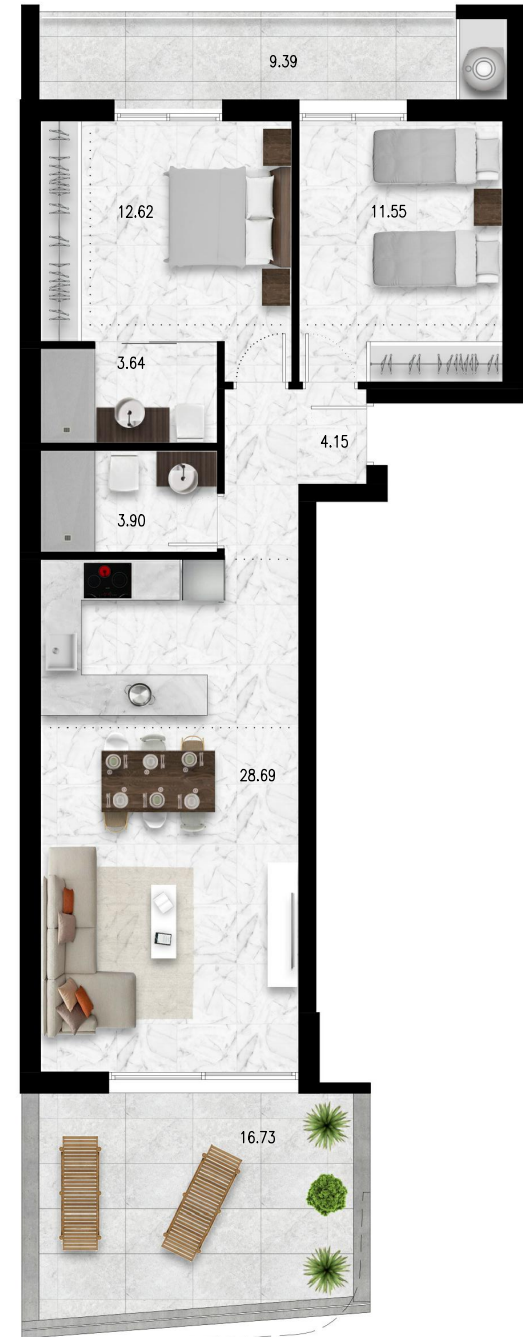

# APARTMENT 17

1ST FLOOR

HOUSING AREA 77.81 m<sup>2</sup>

TERRACE AREA 29.42 m<sup>2</sup>

**Dream  
Estate.**

BY COLPIN

# APARTMENT 18

1ST FLOOR

HOUSING AREA 93.39 m<sup>2</sup>

TERRACE AREA 23.90 m<sup>2</sup>

**Dream  
Estate.**

BY COLPIN

# APARTMENT 19

2ND FLOOR

HOUSING AREA 75.17 m<sup>2</sup>

TERRACE AREA 26.12 m<sup>2</sup>

**Dream  
Estate.**

BY COLPIN

## APARTMENT 20

2ND FLOOR

HOUSING AREA 77.81 m<sup>2</sup>

TERRACE AREA 30.40 m<sup>2</sup>

**Dream  
Estate.**

BY COLPIN