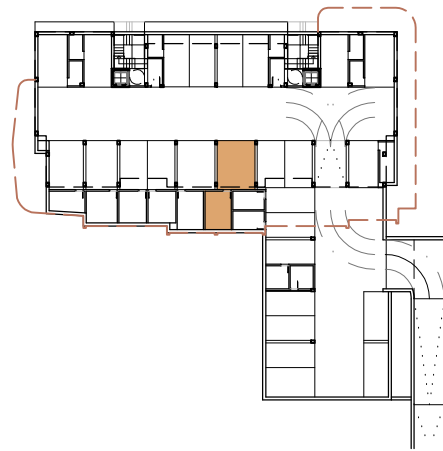

**Dream
Estate.**

BY COLPIN

APARTMENT 24

PENTHOUSE

HOUSING AREA 93.39 m²
TERRACE AREA 22.72 m²
SOLARIUM AREA 89.18 m²

SOLARIUM

0 0,5 1 2 3
ESCALA GRÁFICA