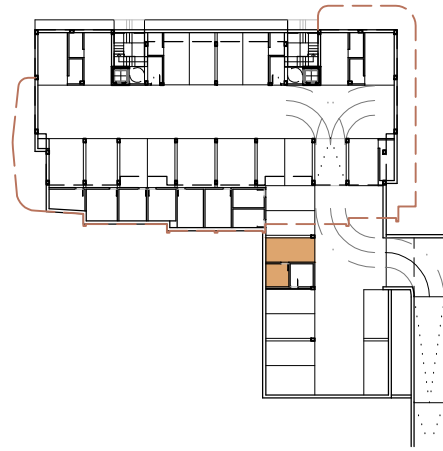

# APARTMENT 19

2ND FLOOR

HOUSING AREA 75.17 m<sup>2</sup>

TERRACE AREA 26.12 m<sup>2</sup>

**Dream  
Estate.**

BY COLPIN

## APARTMENT 20

2ND FLOOR

HOUSING AREA 77.81 m<sup>2</sup>

TERRACE AREA 30.40 m<sup>2</sup>

**Dream  
Estate.**

BY COLPIN

## APARTMENT 21

2ND FLOOR

HOUSING AREA 93.39 m<sup>2</sup>

TERRACE AREA 23.91 m<sup>2</sup>

**Dream  
Estate.**

BY COLPIN