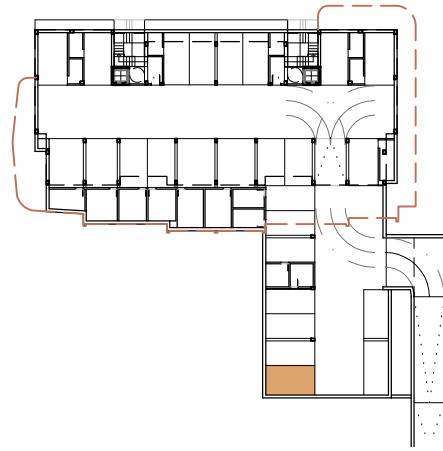

# APARTMENT 18

1ST FLOOR

HOUSING AREA 93.39 m<sup>2</sup>

TERRACE AREA 23.90 m<sup>2</sup>

**Dream  
Estate.**

BY COLPIN

# APARTMENT 19

2ND FLOOR

HOUSING AREA 75.17 m<sup>2</sup>

TERRACE AREA 26.12 m<sup>2</sup>

**Dream  
Estate.**

BY COLPIN

## APARTMENT 20

2ND FLOOR

HOUSING AREA 77.81 m<sup>2</sup>

TERRACE AREA 30.40 m<sup>2</sup>

**Dream  
Estate.**

BY COLPIN