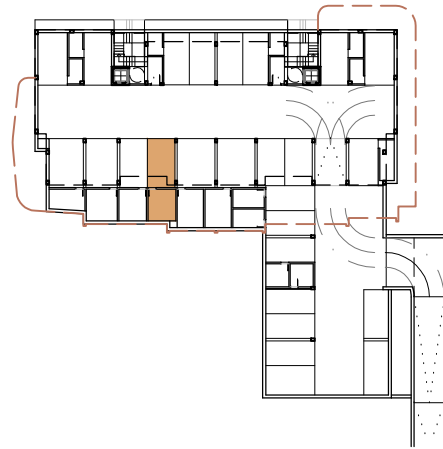

**Dream
Estate.**

BY COLPIN

APARTMENT 22

PENTHOUSE

HOUSING AREA 75.02 m²
TERRACE AREA 14.37 m²
SOLARIUM AREA 69.50 m²

SOLARIUM